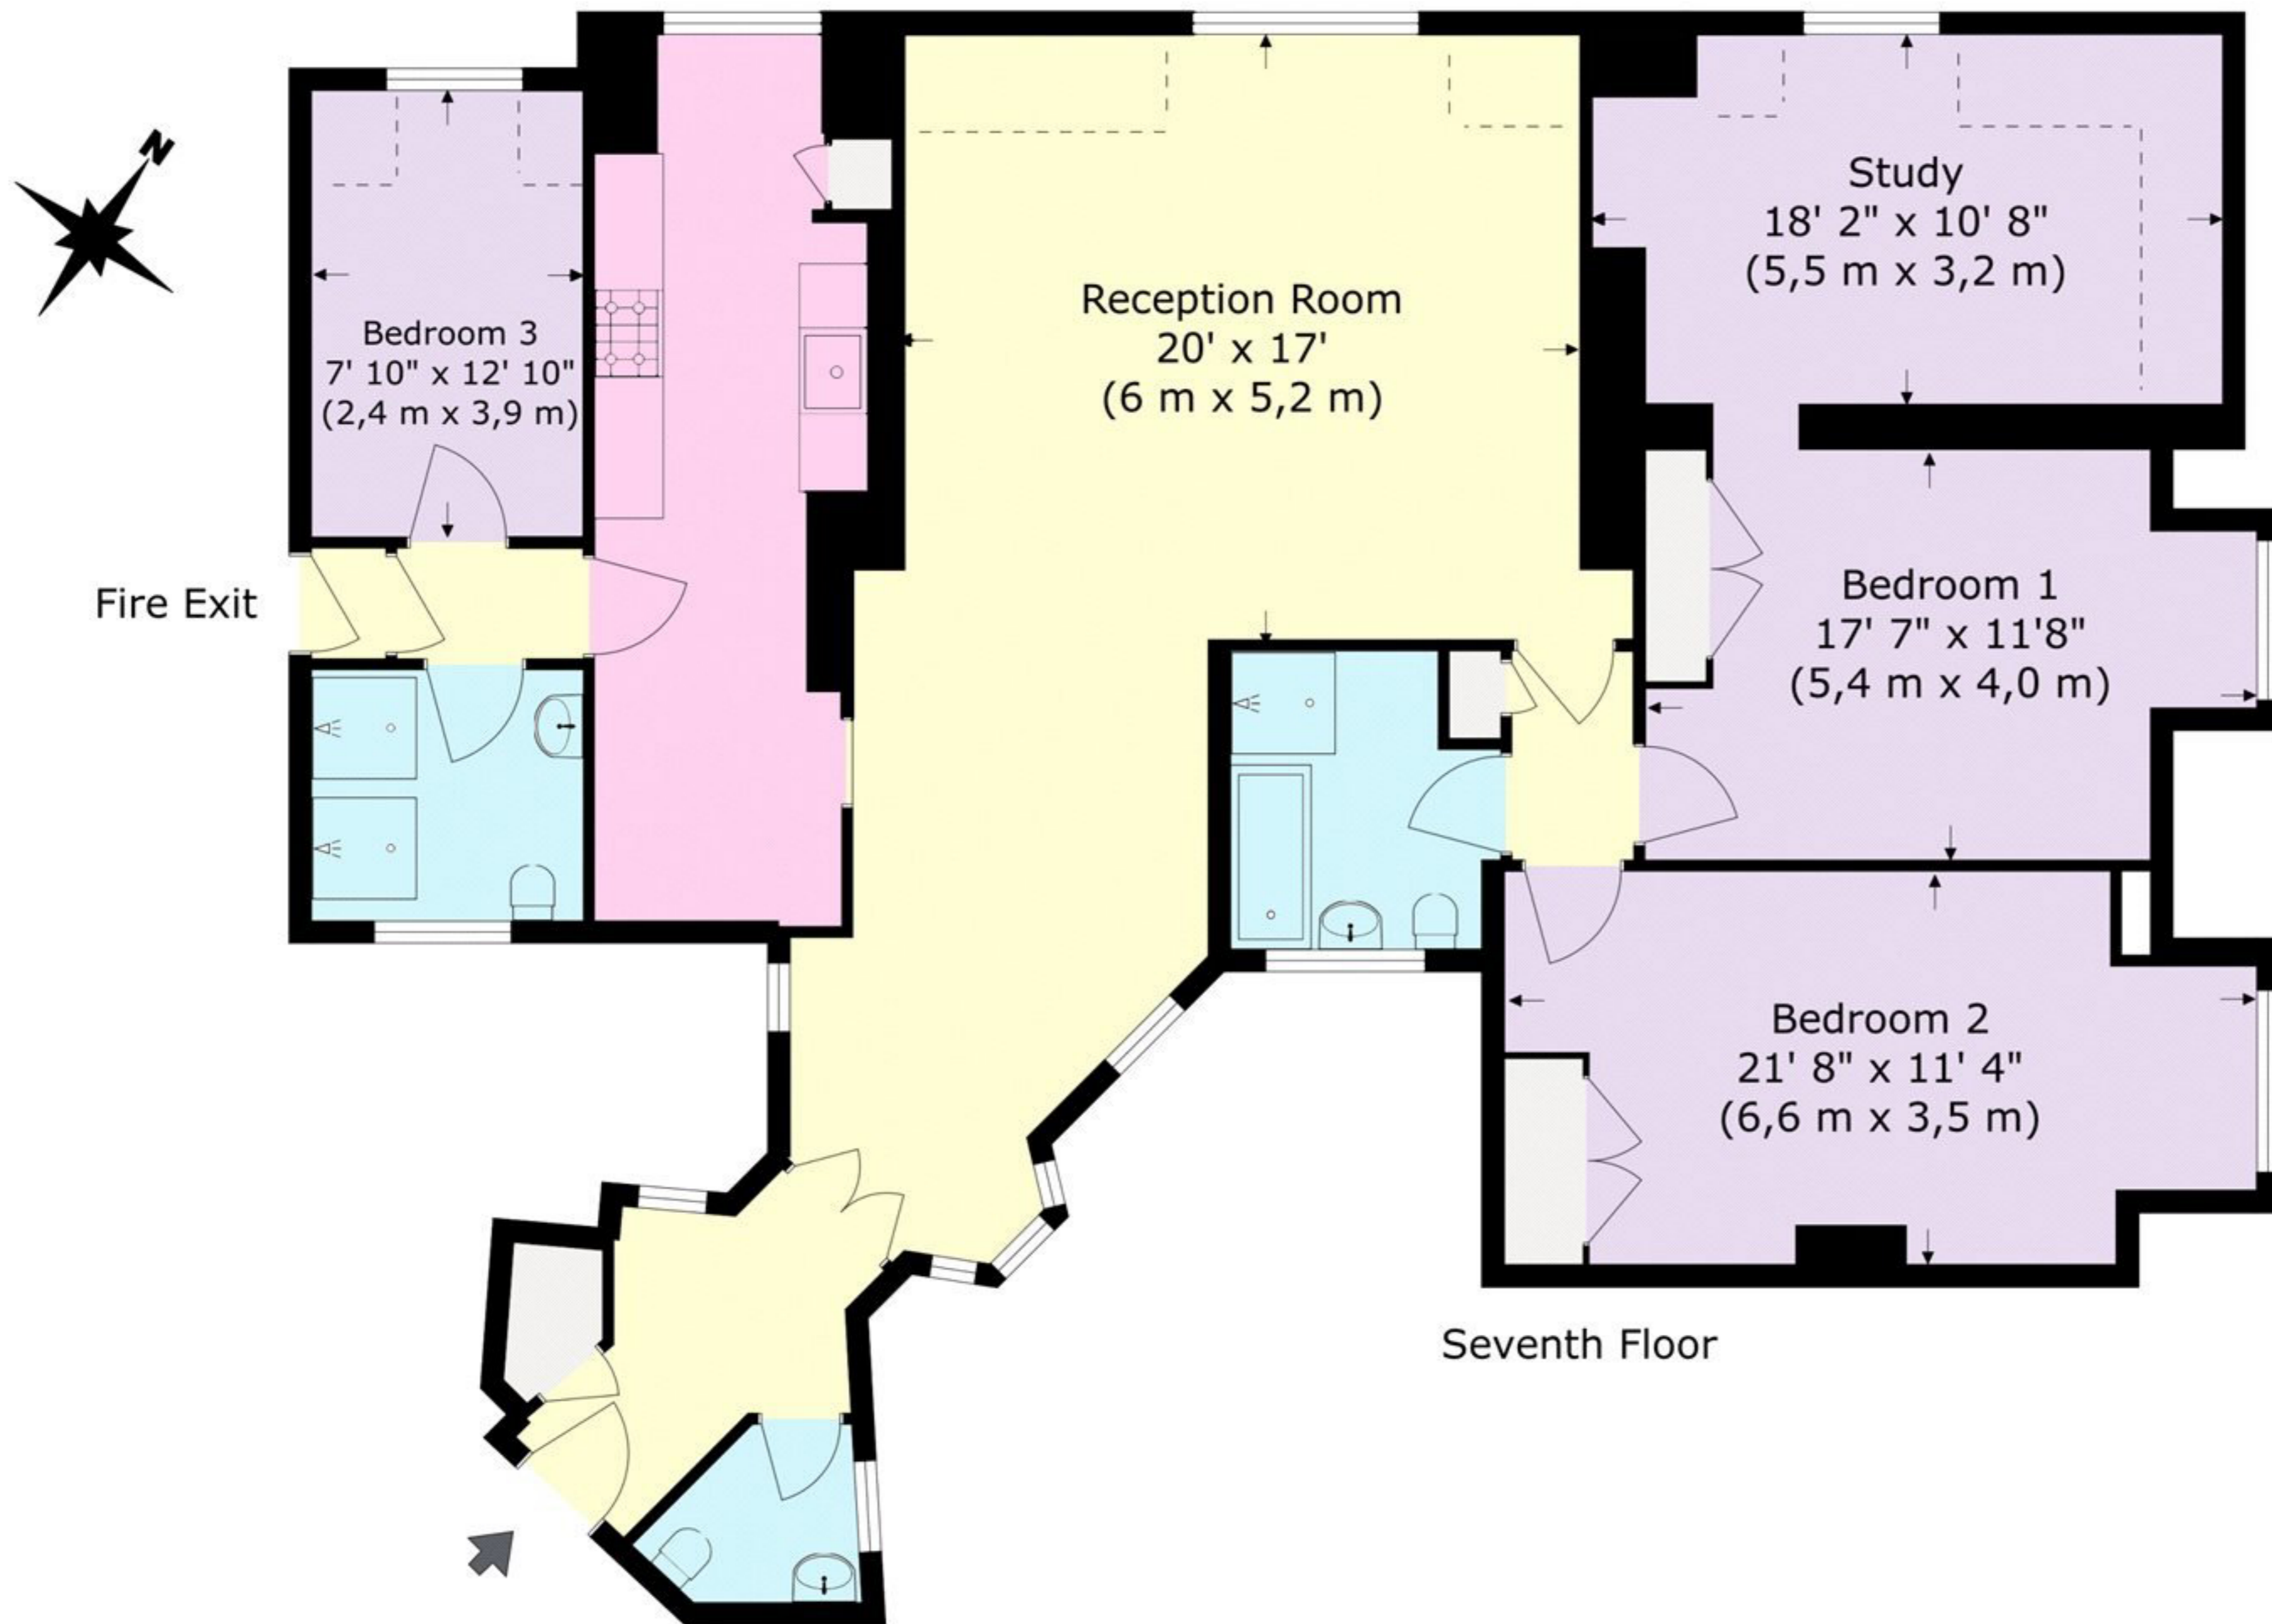

Bryanston Court, W1

Approx. Gross Internal Floor Area 1732 sq ft / 160,9 sq m

Floor Plan measurements are approximate and are for illustrative purposes only. While we do not doubt the floor plans accuracy, we make no guarantee, warranty or representation as to the accuracy and completeness of the floor plan.